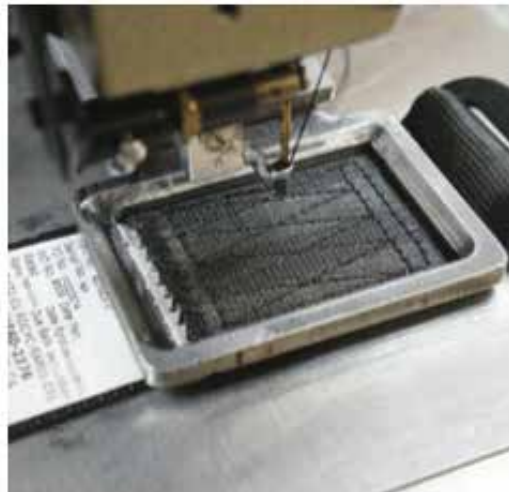

SEAT BELT REWEBBING

Aerotex Interiors is one of the few Approved companies certified to do cargo-nets, shoulder harness and seat belt repairs by webbing replacement with our state-of-the-art equipment.

As we are aware of the tight deadlines and last minute AOG rushes in the aviation industry. We offer a really quick turnaround time at a great price.

Signs that your belts need to be certified:

- Webbing is frayed or torn
- Hardware broken or inoperational
- Stitches broken or loose
- TSO tags are missing or illegible
- Belts are 10 years or older

We specialize in inspecting-repairing-rewebbing-certifying and manufacturing the following:

- Crew & passenger seatbelt assemblies
- Shoulder harnesses
- Inertia reels
- Restraint systems