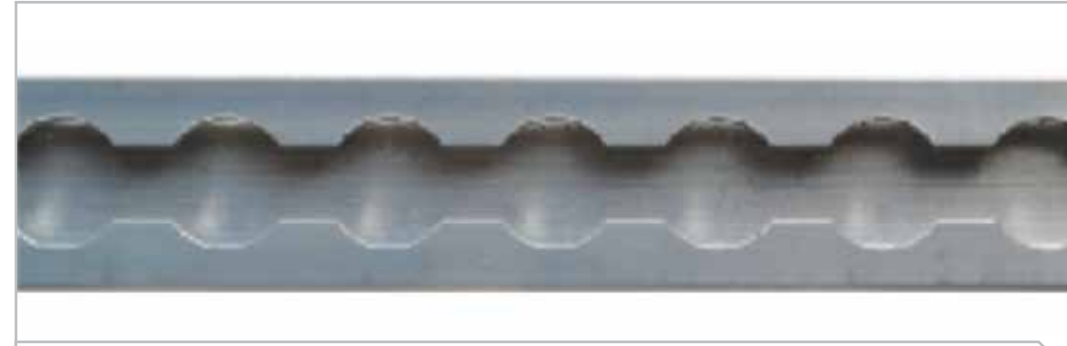

SNAP HOOK

STUD FITTING O-RING

STUD FITTING D-RING

DBL STUD CARGO FITTING

THREADED DBL STUDS

THREADED STUDS

ANCHOR PLATE

AIRCRAFT TRACK - Comes Available in 6' Lengths