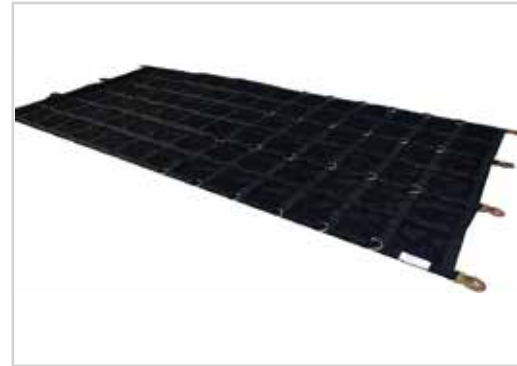

TYPES OF CARGO NETS