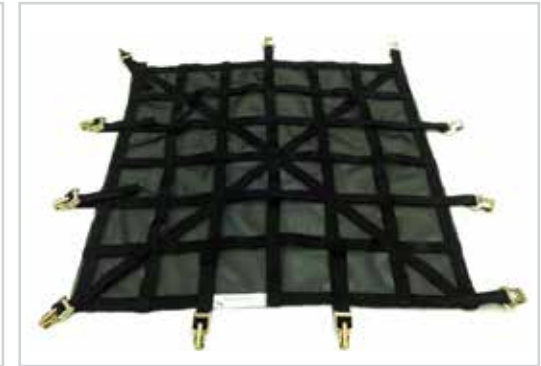

WEBBING COLORS FOR SEAT BELTS

SEAT BELT HARDWARE

CARGO NETS

Aerotex Interiors is a fully equipped Custom Cargo Net manufacturer. Our Cargo Net department has 6 automatic tackers, 2 industrial sewing machines and an automatic heat webbing cutter. Each tacker has its own programmed stitch pattern resulting in better time efficiency. Quality and Lead-time is our top priority.

Types of Cargo Nets:

- Barrier Nets
- Ski Basket Nets
- Internal Restraints
- Cargo Tie Down Restraints

We offer a tear-proof custom labelling solution for your Cargo Nets. Guaranteed to last longer than other labels.

Please turn to the next page for more information on our Cargo Net webbing and hardware.

TYPES OF CARGO NETS

CARGO NET WEBBING TYPES

WEBBING COLORS FOR CARGO NETS

These are our Standard In-Stock Webbing colors.
Other colors are available Lead-Time and Price will Vary.